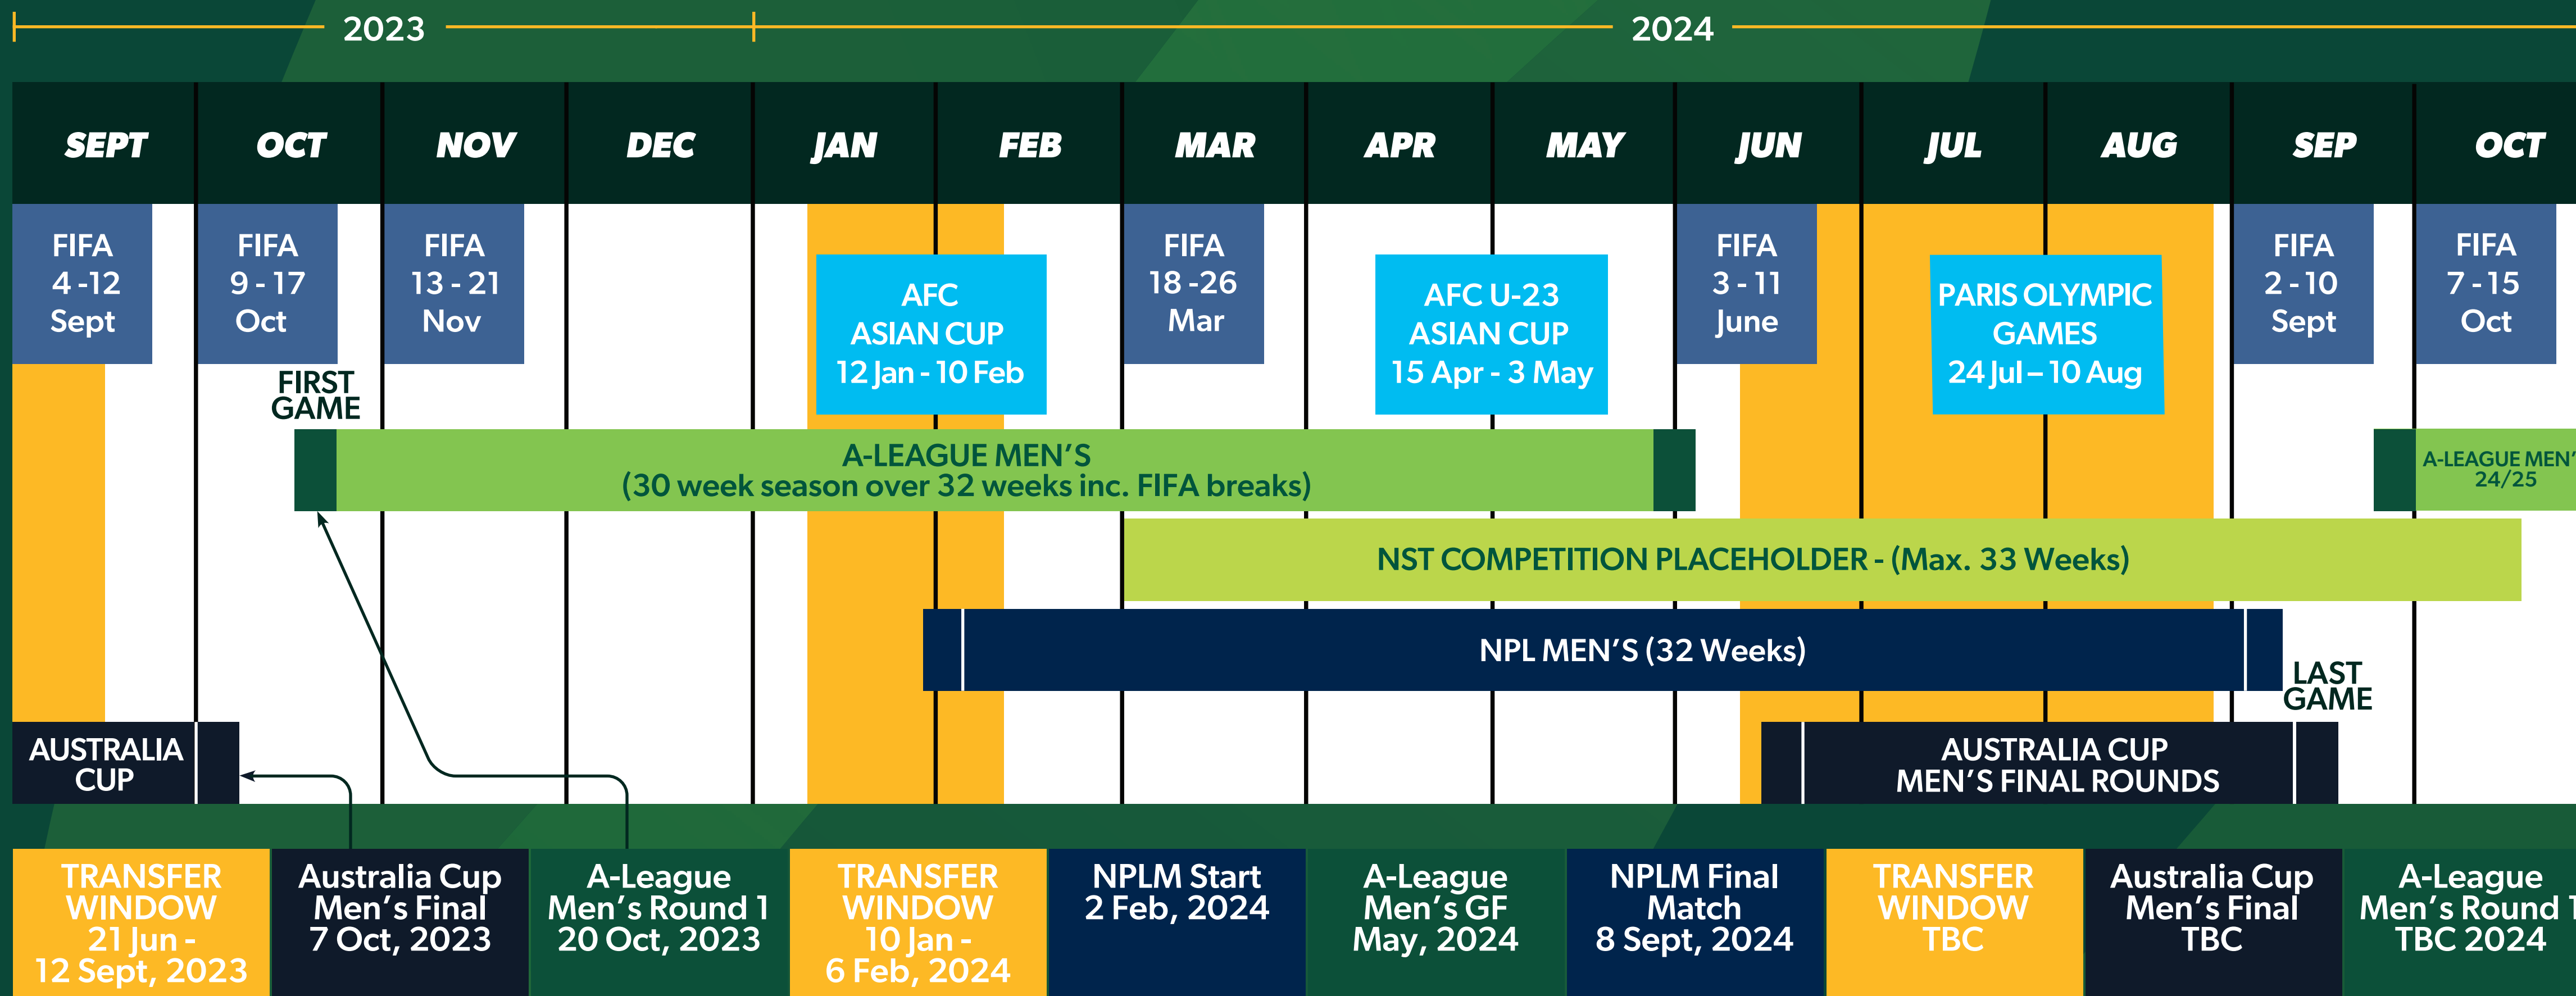

FOOTBALL AUSTRALIA DMC

MEN'S