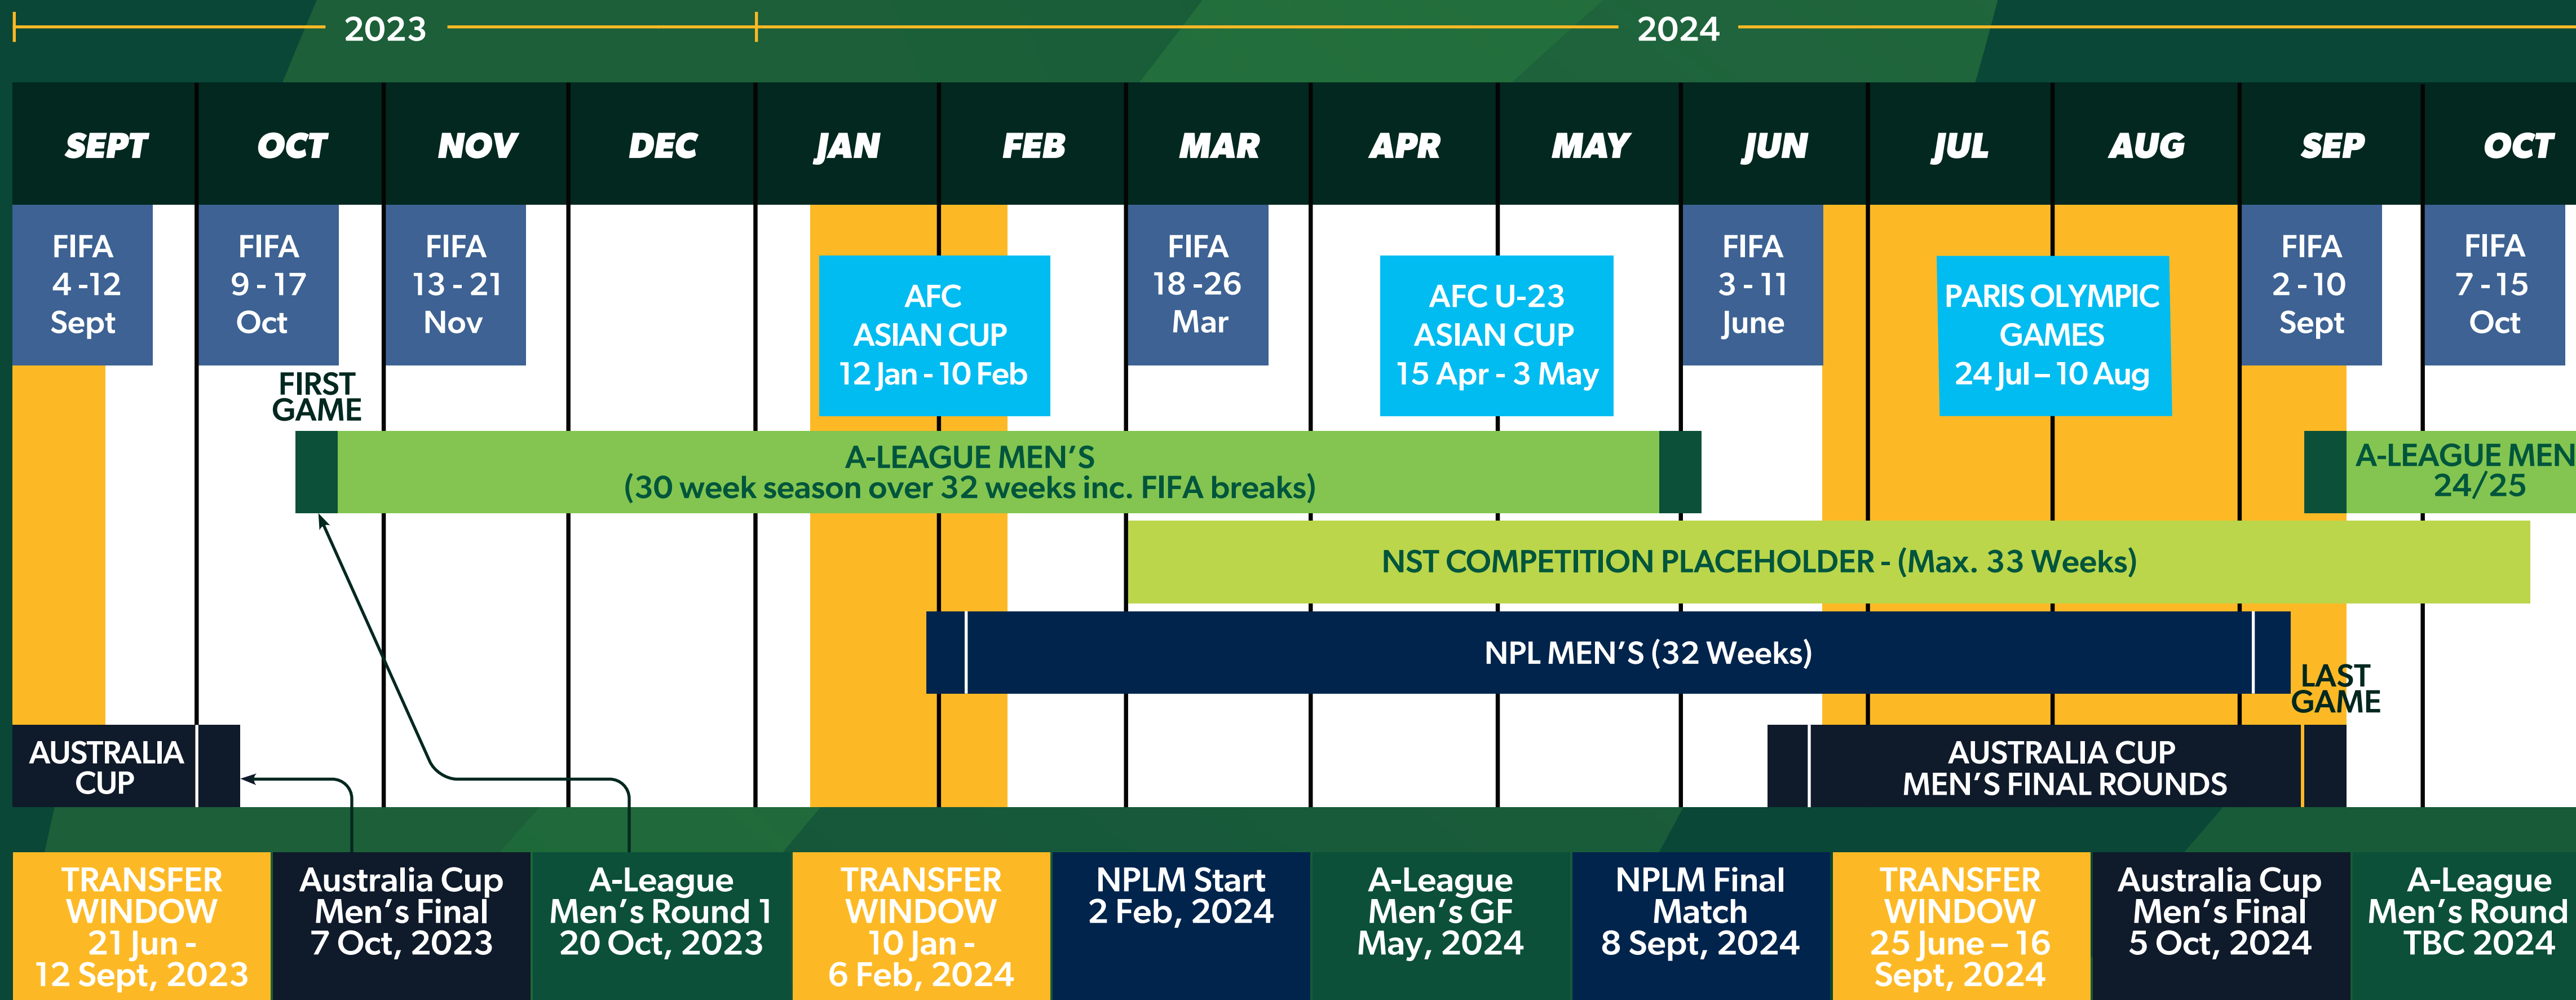

FOOTBALL AUSTRALIA DMC

MEN'S